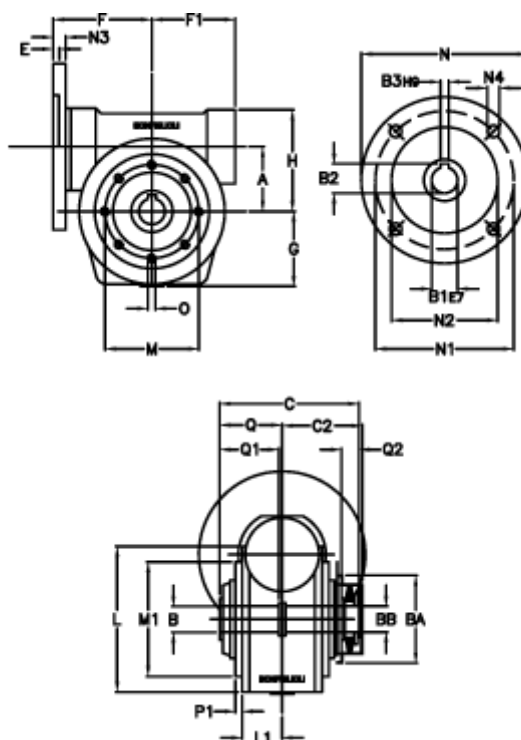

Article number: 390204403572316

Description: Worm Gear with Torque Limiter
VF 44-L1-P-35-P63B14

Measures

a = 44.60	C2 = 48	L1 = 35.0	O = M6x8
B = 18	Description = VF 44P-xx-63B14	m = 65	P1 = 2.0
B1 E7 = 11	E = 2.0	M1 = 50	Q = 32.0
B2 = 12.8	F = 65	N = 90	Q1 = 32
B3 H9 = 4	F1 = 54	N1 = 75	Q2 = 12
BA = 40	g = 51	N2 = 60	
BB H7 = 11	H = 71.0	N3 = 8.0	
C = 79	L = 80.0	N4 = 5,5	